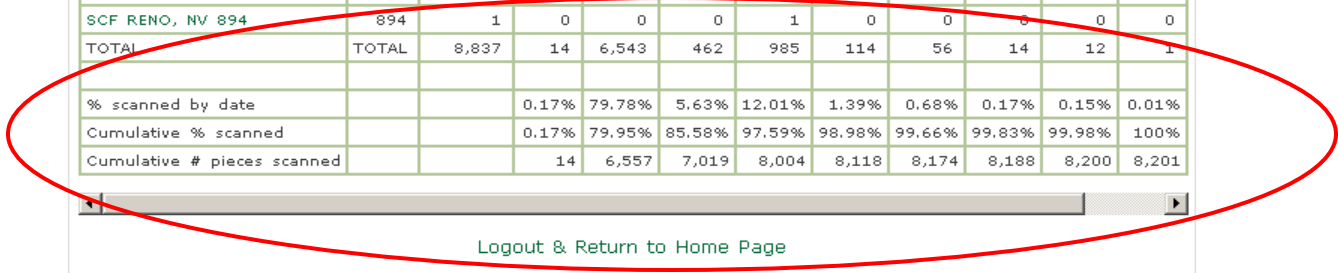

Mail Tracking

Date columns = Quantity scanned out to mail carrier that day.

Click on the "SCF Description" link in the left-hand column.

Job Number : 24978

Job Name : Aug 09 Captains Club Postcard mailer

<<Back Export to CSV

SCF Description	SCFID	Mail Qty.	07/24	07/25	07/26	07/27	07/28	07/29	07/30	07/31	08/03
Days			1	2	3	4	5	6	7	8	11
SCF NEW ORLEANS, LA 700	700	375	0	0	8	158	111	53	14	12	1
HOUMA, LA 703	703	333	0	309	4	8	1	0	0	0	0
MANDEVILLE, LA 704	704	468	0	391	7	6	0	1	0	0	0
LAFAYETTE, LA 705	705	267	0	247	2	2	1	0	0	0	0
LAKE CHARLES, LA 706	706	32	0	0	0	32	0	0	0	0	0
SCF BATON ROUGE, LA 707	707	7,356	14	5,596	441	778	1	0	0	0	0
SCF LAS VEGAS, NV 890	890	5	0	0	0	0	0	2	0	0	0
SCF RENO, NV 894	894	1	0	0	0	1	0	0	0	0	0
TOTAL	TOTAL	8,837	14	6,543	462	985	114	56	14	12	1
% scanned by date			0.17%	79.78%	5.63%	12.01%	1.39%	0.68%	0.17%	0.15%	0.01%
Cumulative % scanned			0.17%	79.95%	85.58%	97.59%	98.98%	99.66%	99.83%	99.98%	100%
Cumulative # pieces scanned			14	6,557	7,019	8,004	8,118	8,174	8,188	8,200	8,201

See when mail arrived and how many days it took

View key statistical data

Logout & Return to Home Page